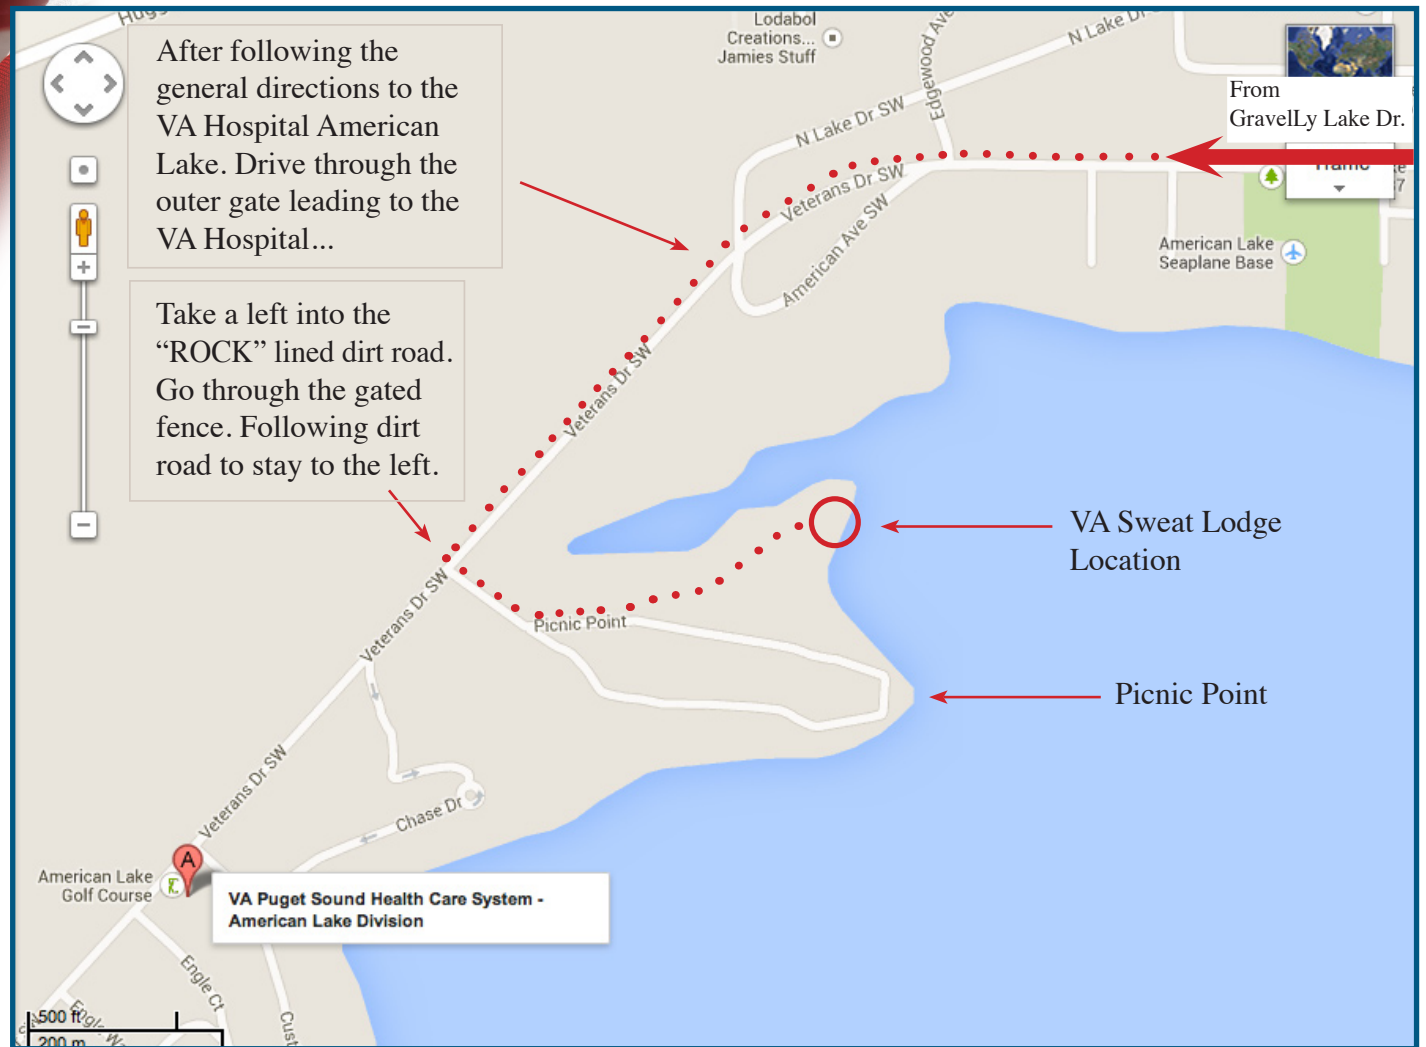

**VETERAN'S
SWEAT LODGE**
AMERICAN LAKE
HOSPITAL

**DIRECTIONS TO
VA SWEATLODGE**

GENERAL DIRECTIONS TO THE VA HOSPITAL AMERICAN LAKE (LAKEWOOD WASHINGTON)

From I-5 North or South -

Take exit 124 for Gravelly Lake Dr

Turn onto Gravelly Lake Dr SW... 1.0 mi

Turn left onto Veterans Dr SW... 0.9 mi

Slight left to stay on Veterans Dr SW... 0.2 mi

Slight right to stay on Veterans Dr SW

Destination will be on the left